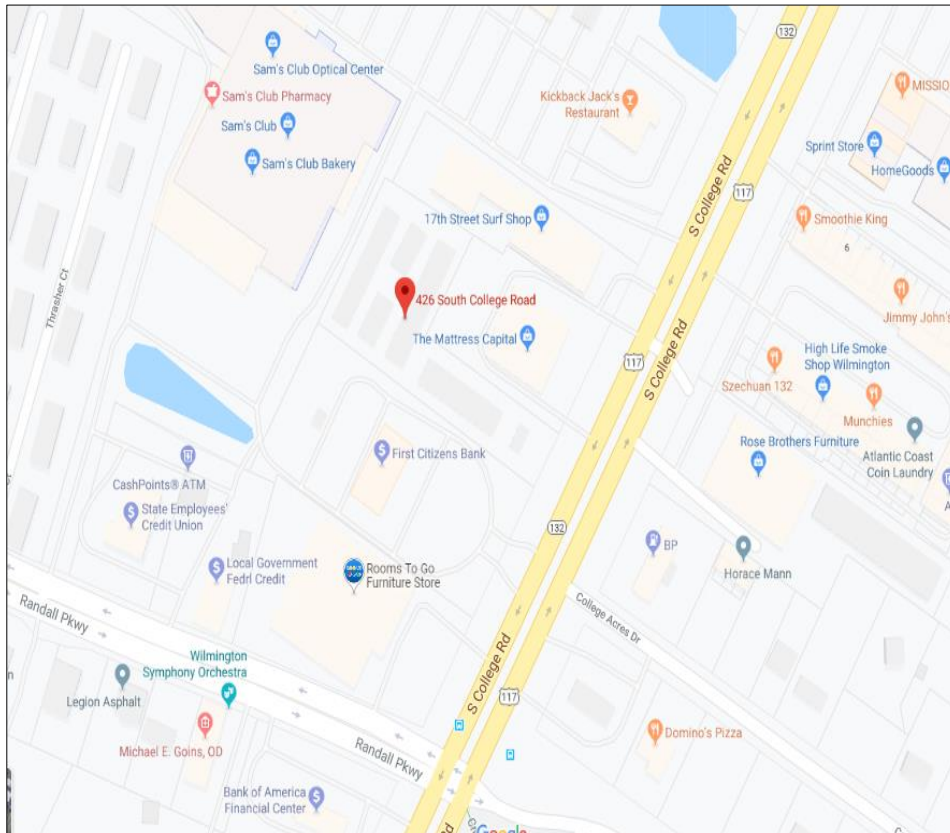

# Constitution Day Billboard Locations

ERA-NC Alliance • AAUW NC • NC NOW

WILMINGTON, NC

426 S. College Road • 0.1 Miles North of Randall Parkway  
Beside The Mattress Capital

# Constitution Day Billboard Locations

ERA-NC Alliance • AAUW NC • NC NOW

CONCORD, NC

HWY 29-601 • Hartman Place NW

Beside Pro-Tint

# Constitution Day Billboard Locations

ERA-NC Alliance • AAUW NC • NC NOW

GREENSBORO, NC

Coliseum Boulevard • South of West Gate City Boulevard

On corner directly across from the coliseum

# Constitution Day Billboard Locations

ERA-NC Alliance • AAUW NC • NC NOW

RALEIGH, NC

I-40 • 0.4 Miles West of US 401 (S Saunders)

Traveling East on I-40 billboard is right before Exit 298A on right