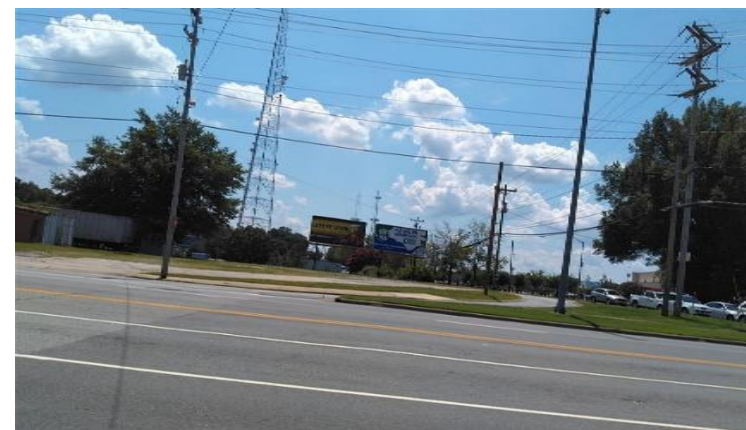

# Constitution Day Billboard Locations

ERA-NC Alliance • AAUW NC • NC NOW

WILMINGTON, NC

426 S. College Road • 0.1 Miles North of Randall Parkway  
Beside The Mattress Capital

# Constitution Day Billboard Locations

ERA-NC Alliance • AAUW NC • NC NOW

CONCORD, NC

HWY 29-601 • Hartman Place NW

Beside Pro-Tint

# Constitution Day Billboard Locations

ERA-NC Alliance • AAUW NC • NC NOW

GREENSBORO, NC

Coliseum Boulevard • South of West Gate City Boulevard

On corner directly across from the coliseum

# Constitution Day Billboard Locations

ERA-NC Alliance • AAUW NC • NC NOW

RALEIGH, NC

I-40 • 0.4 Miles West of US 401 (S Saunders)

Traveling East on I-40 billboard is right before Exit 298A on right